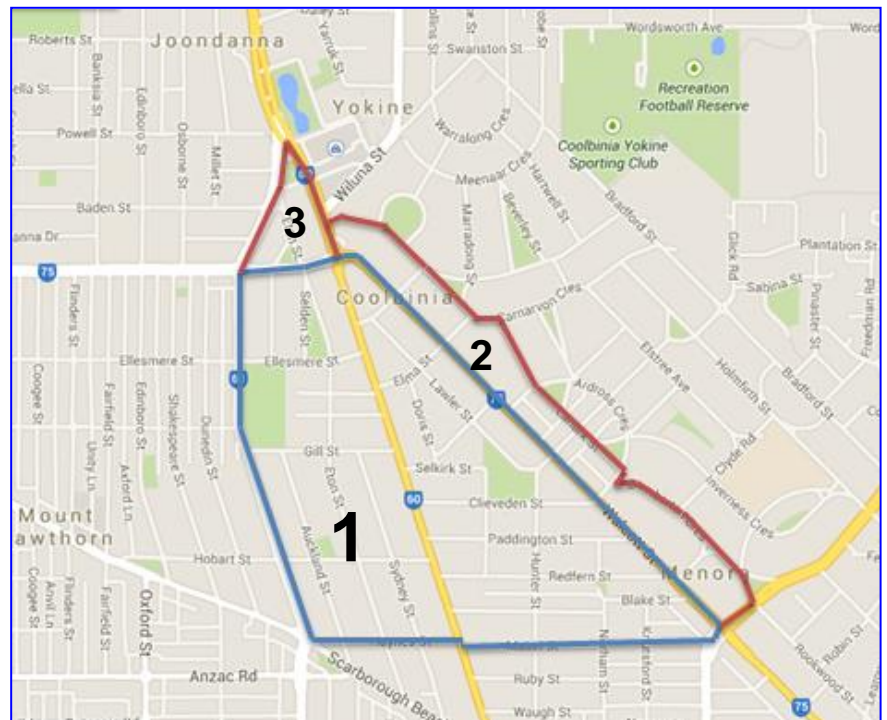

KYILLA PRIMARY SCHOOL LOCAL-INTAKE AREA

The area Marked 1 indicates the Local-Intake Area of this school:

From the intersection of Green Street and London Street, east along Green Street to Walcott Street, south east along Walcott Street to Alexander Drive, south along Alexander Drive to Mabel Street, west along Mabel Street to Charles Street, north along Charles Street to Haynes Street, west along Haynes Street and its extension to the junction of Scarborough Beach Road and London Street, and north along London Street to Green Street.

The boundary parts of

- Green Street (south side)
- Walcott Street (south west side)
- Alexander Drive (west side)
- Mabel Street (both sides)
- Charles Street (east side)
- Haynes Street (both sides)
- London Street (east side)

are included with the local-intake area of this school.

Students residing in the areas marked 2 and 3 have the following options:

OPTIONAL AREA 2:

Kyilla Primary School OR Coolbinia Primary School

From the junction of Wanneroo Road and Armadale Crescent, south along Wanneroo Road to Walcott Street, south east along Walcott Street to Alexander Drive, north east along Alexander Drive to Melrose Crescent, north along Melrose Crescent to Dumbarton Crescent, north west along Dumbarton Crescent to Ardross Crescent, north along Ardross Crescent to Lanark Street, north west along Lanark Street to Carnarvon Crescent, west and north west along Carnarvon Crescent to Armadale Crescent, and north west and west along Armadale Crescent to Wanneroo Road.

The boundary parts of

- | | | |
|-------------------------------------|-----------------------------------|-----------------------------------|
| • Wanneroo Road (east side) | • Melrose Crescent (both sides) | • Lanark Street (both sides) |
| • Walcott Street (north east side) | • Dumbarton Crescent (both sides) | • Carnarvon Crescent (both sides) |
| • Alexander Drive (north west side) | • Ardross Crescent (both sides), | • Armadale Crescent (both sides) |